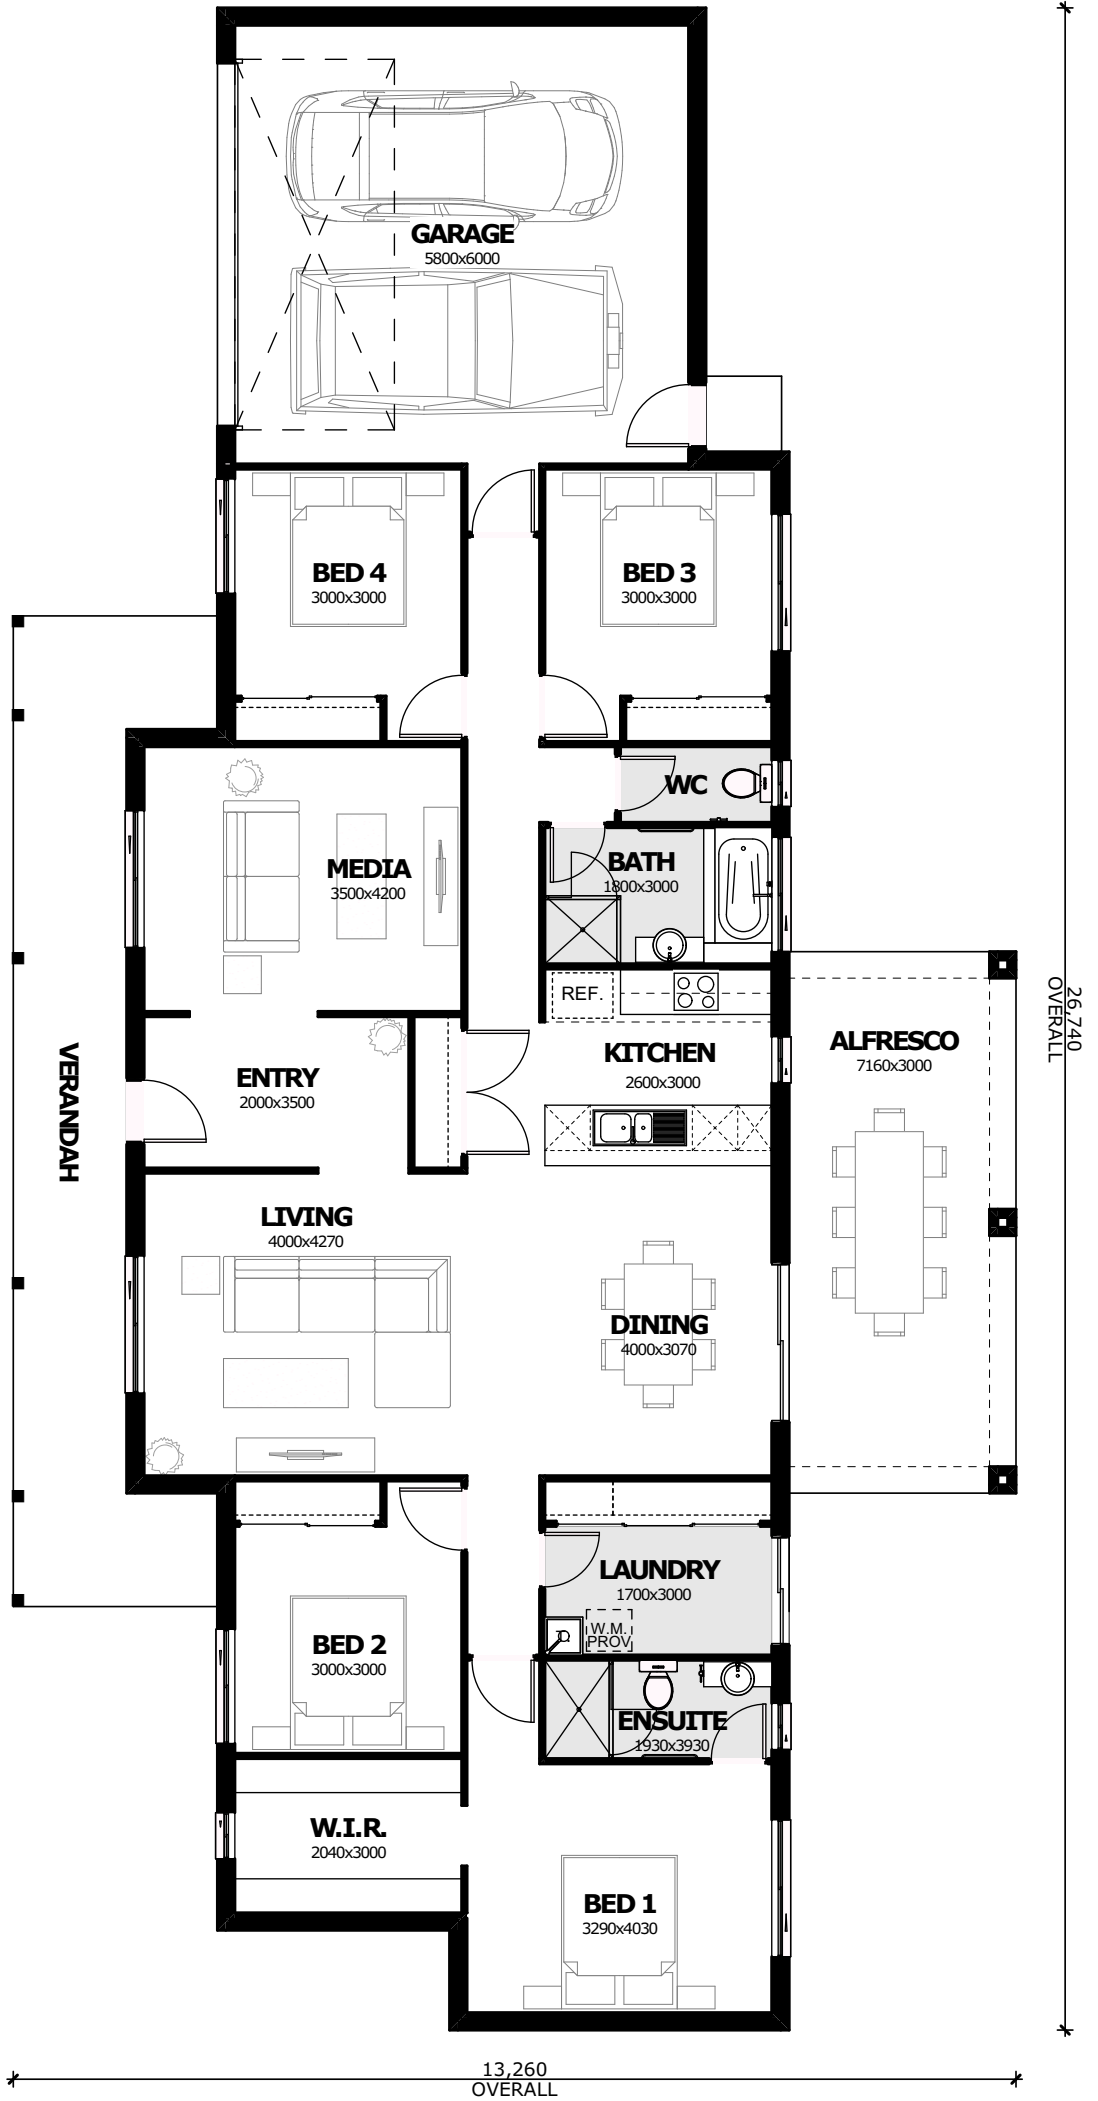

FLOOR AREAS	
FLOOR SPACE	AREA
GROUND FLOOR	
1 LIVING	163.98
2 GARAGE	39.78
3 ALFRESCO	21.48
4 VERANDAH	23.25
248.49 m ²	

WINDSOR 248 METRO

©2018 - THESE PLANS ARE COPYRIGHT, MUST NOT BE REPRODUCED WITHOUT WRITTEN AUTHORISATION & REMAIN THE SOLE PROPERTY OF SILKWOOD HOMES